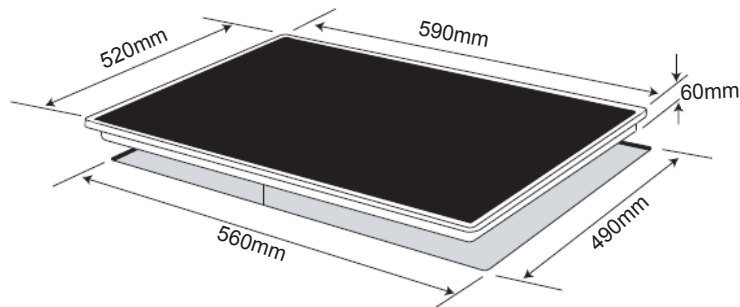

Omega 60cm 4 zone induction cooktop with easy plug-in installation and touch controls.

Technical details

Type of cooktop:	Induction
Zones:	4
Timers:	All zones + minute minder
Auto heat up:	No
Power levels:	0 - 9
Child lock:	Yes
Audible signals:	Yes
Residual heat indicator:	Yes
Pause function:	No
Pot detection:	Yes
Overflow detection:	Yes
Power rating:	Front left and rear right: 1500W Front right and rear left: 2000W
Maximum current:	10amps (power limited)
Connection:	220 - 240V AC, 50/60Hz
Installation:	Plug in
Warranty:	24 months parts and labour

Aesthetics

Finish:	Frameless Black Glass
Display colour:	Red
Type of controls:	Touch control

Dimensions/weight

Overall dimensions (mm):	60h x 590w x 520d
Cut-out dimensions (mm):	560w x 490d

PLUG & PLAY

INDUCTION