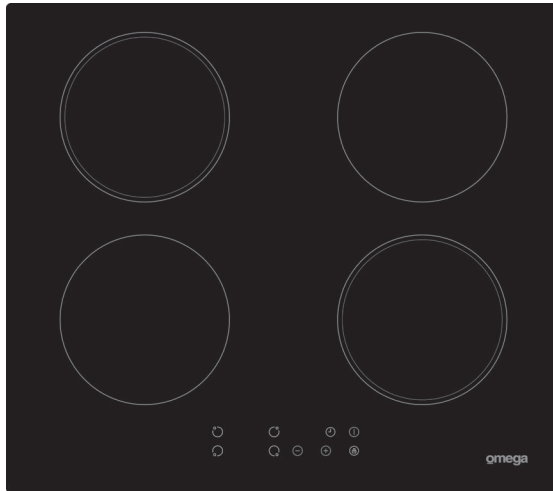

Omega 60cm 4 zone induction cooktop with easy plug-in installation and touch controls.

Technical details

Type of cooktop:	Induction
Zones:	4
Timers:	All zones + minute minder
Auto heat up:	No
Power levels:	0 - 9
Child lock:	Yes
Audible signals:	Yes
Residual heat indicator:	Yes
Pause function:	No
Pot detection:	Yes
Overflow detection:	Yes
Power rating:	Front left and rear right: 1500W Front right and rear left: 2000W
Maximum current:	10amps (power limited)
Connection:	220 - 240V AC, 50/60Hz
Installation:	Plug in
Warranty:	24 months parts and labour

Aesthetics

Finish:	Frameless Black Glass
Display colour:	Red
Type of controls:	Touch control

Dimensions/weight

Overall dimensions (mm):	60h x 590w x 520d
Cut-out dimensions (mm):	560w x 490d

PLUG & PLAY

INDUCTION